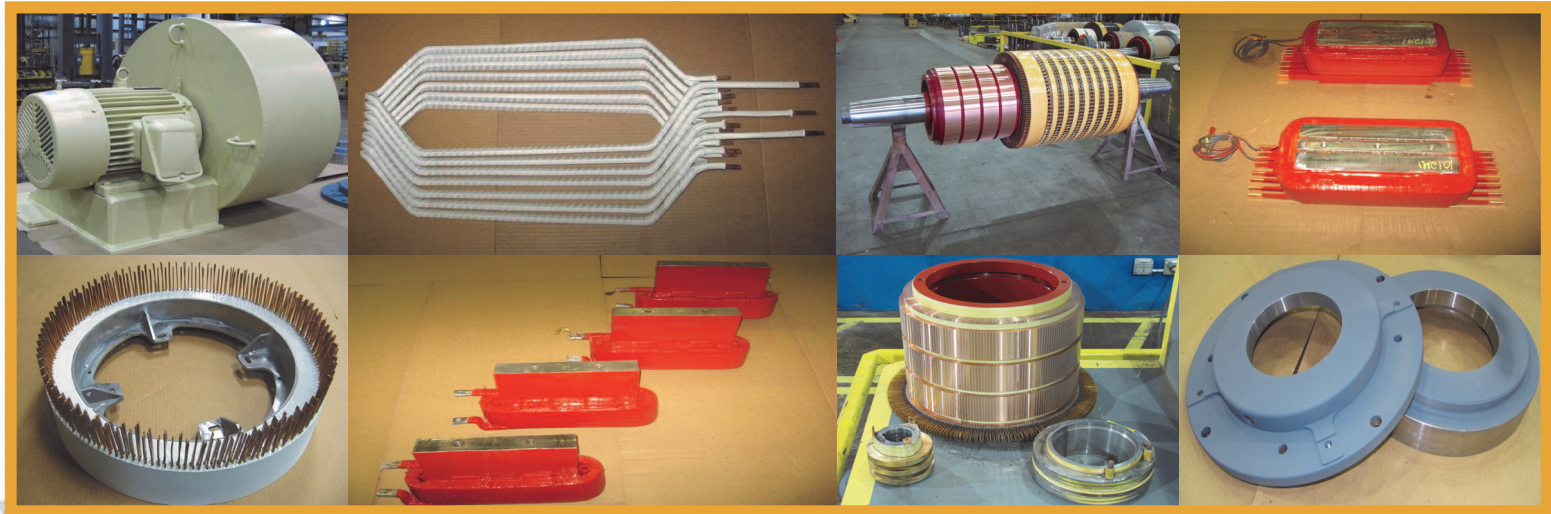

Manufactured Replacement Parts

Flanders Electric doesn't just fabricate complete motors. We repair, manufacture, and upgrade aftermarket parts for all large OEM motors. Flanders can provide a custom solution to all of your OEM parts and repair needs. Our parts meet or exceed OEM specifications for quality, reliability and deliverability. We are ready around the clock to demonstrate that we deserve your business and have the power to perform!

Flanders Manufactured Replacement Parts:

- Armatures
- Bearing Parts
- Blowers
- Brush Rigging
- Collector Rings
- Commutators
- Equalizer Packs
- Interpoles
- Main Fields
- Shafts
- Stator Coils
- And more.....